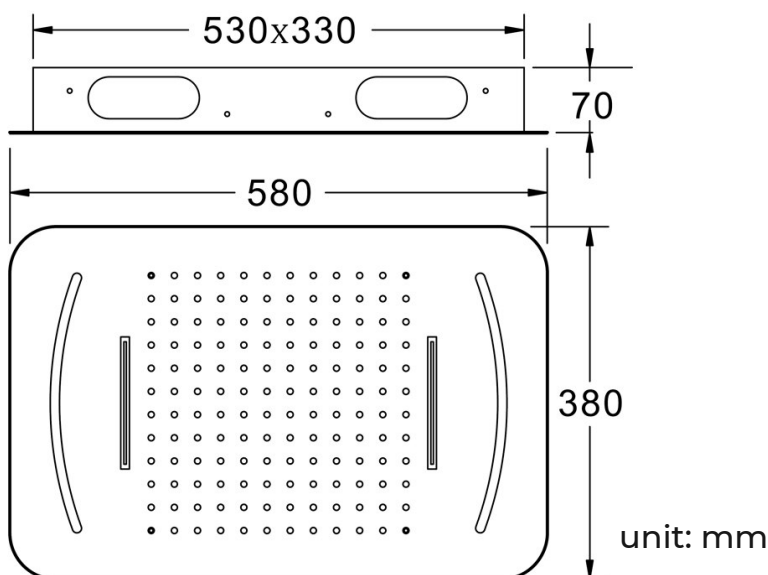

# RIO CEILING MOUNT CHROME FINISH REMOTE CONTROL LED LIGHT SHOWERHEAD SPECIFICATIONS

Size : 580\*380 mm  
 Material : 304 Stainless Steel  
 Finished : Polished  
 Functions : Rainfall, Waterfall  
 LED Colour : Remote Control Or Phone Control  
 Install : Ceiling Embedded  
 Features : Need to connect the power  
 Light Colour : 64 Colors  
 Thread Interface : 1/2 Inch  
 Waterflow : 16L/min~28L/min  
 Minimum water pressure requirement : 0.3~1.0MPa

Product shown is only for installation display purpose

All dimensions and specifications are nominal and may vary. Use actual products for accuracy in critical situations.