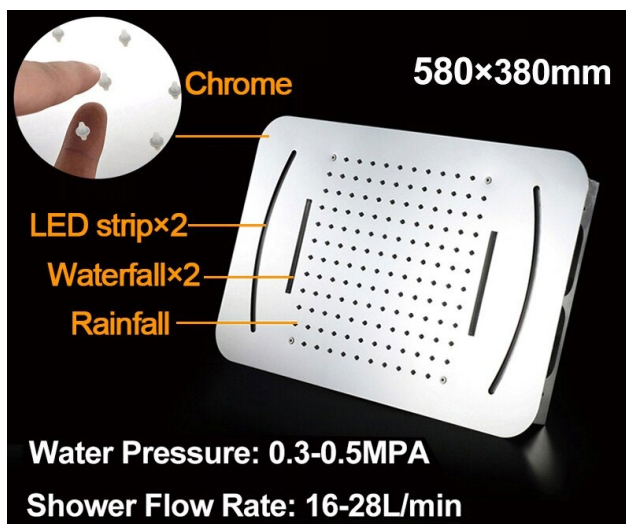

# RIO CEILING MOUNT CHROME FINISH REMOTE CONTROL LED LIGHT SHOWERHEAD SPECIFICATIONS

Size : 580\*380 mm  
 Material : 304 Stainless Steel  
 Finished : Polished  
 Functions : Rainfall, Waterfall  
 LED Colour : Remote Control Or Phone Control  
 Install : Ceiling Embedded  
 Features : Need to connect the power  
 Light Colour : 64 Colors  
 Thread Interface : 1/2 Inch  
 Waterflow : 16L/min~28L/min  
 Minimum water pressure requirement : 0.3~1.0MPa

Product shown is only for installation display purpose

All dimensions and specifications are nominal and may vary. Use actual products for accuracy in critical situations.