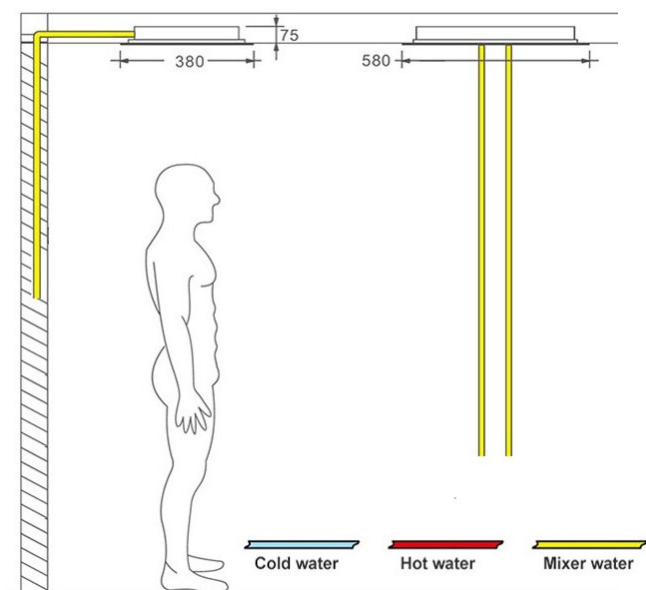

# RIO CEILING MOUNT CHROME FINISH REMOTE CONTROL LED LIGHT SHOWERHEAD SPECIFICATIONS

Size : 580\*380 mm  
 Material : 304 Stainless Steel  
 Finished : Polished  
 Functions : Rainfall, Waterfall  
 LED Colour : Remote Control Or Phone Control  
 Install : Ceiling Embedded  
 Features : Need to connect the power  
 Light Colour : 64 Colors  
 Thread Interface : 1/2 Inch  
 Waterflow : 16L/min~28L/min  
 Minimum water pressure requirement : 0.3~1.0MPa

Product shown is only for installation display purpose

All dimensions and specifications are nominal and may vary. Use actual products for accuracy in critical situations.