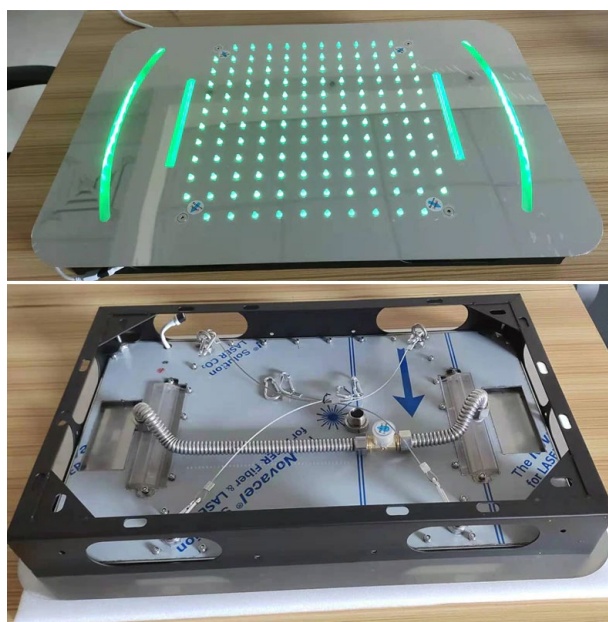

# RIO CEILING MOUNT CHROME FINISH REMOTE CONTROL LED LIGHT SHOWERHEAD SPECIFICATIONS

Size : 580\*380 mm  
 Material : 304 Stainless Steel  
 Finished : Polished  
 Functions : Rainfall, Waterfall  
 LED Colour : Remote Control Or Phone Control  
 Install : Ceiling Embedded  
 Features : Need to connect the power  
 Light Colour : 64 Colors  
 Thread Interface : 1/2 Inch  
 Waterflow : 16L/min~28L/min  
 Minimum water pressure requirement : 0.3~1.0MPa

Product shown is only for installation display purpose

All dimensions and specifications are nominal and may vary. Use actual products for accuracy in critical situations.